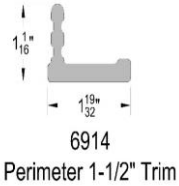

6914 CF132**	Perimeter 1-1/2" Trim	12'6"	Polar White*	15	48	720	2.25	33.75	1620
6914 CM132**	Perimeter 1-1/2" Trim	12'6"	Heritage Cream*	15	48	720	2.25	33.75	1620
6914 CI132**	Perimeter 1-1/2" Trim	12'6"	Canvas*	15	48	720	2.25	33.75	1620
6914 CG132**	Perimeter 1-1/2" Trim	12'6"	Antique Ivory	15	48	720	2.25	33.75	1620
6914 CD132**	Perimeter 1-1/2" Trim	12'6"	Sand Dune	15	48	720	2.25	33.75	1620
6914 CA132**	Perimeter 1-1/2" Trim	12'6"	Misty Taupe	15	48	720	2.25	33.75	1620
6914 CJ132**	Perimeter 1-1/2" Trim	12'6"	Chestnut	15	48	720	2.25	33.75	1620
6914 CK132**	Perimeter 1-1/2" Trim	12'6"	Willow	15	48	720	2.25	33.75	1620
6914 CH132**	Perimeter 1-1/2" Trim	12'6"	Spanish Moss	15	48	720	2.25	33.75	1620
6914 CC132**	Perimeter 1-1/2" Trim	12'6"	Seaside Grey	15	48	720	2.25	33.75	1620
6914 CN132**	Perimeter 1-1/2" Trim	12'6"	Slate	15	48	720	2.25	33.75	1620
6914 CL132**	Perimeter 1-1/2" Trim	12'6"	Flagstone	15	48	720	2.25	33.75	1620
6914 CB132**	Perimeter 1-1/2" Trim	12'6"	Harbor Blue	15	48	720	2.25	33.75	1620
6914 CE132	Perimeter 1-1/2" Trim	12'6"	Cabernet Red	15	48	720	2.25	33.75	1620
6914 CO132**	Perimeter 1-1/2" Trim	12'6"	Natural White	15	48	720	2.25	33.75	1620
6914 CP132**	Perimeter 1-1/2" Trim	12'6"	Blue Spruce	15	48	720	2.25	33.75	1620
6914 CQ132**	Perimeter 1-1/2" Trim	12'6"	Saddle Wood	15	48	720	2.25	33.75	1620
6914 CR132**	Perimeter 1-1/2" Trim	12'6"	Storm Grey	15	48	720	2.25	33.75	1620