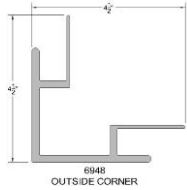

Trim

Chelsea Part #	Product Description	Length	Color	Pieces/ Bundle	Bundles/	Pieces/	lbs/pc	lbs/bundle	lbs/Pallet
6948 CF102	Outside corner post	10'	Polar White*	5	16	80	7.8	39.0	624.6
6948 CM102	Outside corner post	10'	Heritage Cream*	5	16	80	7.8	39.0	624.6
6948 CI102	Outside corner post	10'	Canvas*	5	16	80	7.8	39.0	624.6
6948 CG102	Outside corner post	10'	Antique Ivory	5	16	80	7.8	39.0	624.6
6948 CD102	Outside corner post	10'	Sand Dune	5	16	80	7.8	39.0	624.6
6948 CA102	Outside corner post	10'	Misty Taupe	5	16	80	7.8	39.0	624.6
6948 CJ102	Outside corner post	10'	Chestnut	5	16	80	7.8	39.0	624.6
6948 CK102	Outside corner post	10'	Willow	5	16	80	7.8	39.0	624.6
6948 CH102	Outside corner post	10'	Spanish Moss	5	16	80	7.8	39.0	624.6
6948 CC102	Outside corner post	10'	Seaside Grey	5	16	80	7.8	39.0	624.6
6948 CN102	Outside corner post	10'	Slate	5	16	80	7.8	39.0	624.6
6948 CL102	Outside corner post	10'	Flagstone	5	16	80	7.8	39.0	624.6
6948 CB102	Outside corner post	10'	Harbor Blue	5	16	80	7.8	39.0	624.6
6948 CE102	Outside corner post	10'	Cabernet Red	5	16	80	7.8	39.0	624.6
6948 CO102	Outside corner post	10'	Natural White	5	16	80	7.8	39.0	624.6
6948 CP102	Outside corner post	10'	Blue Spruce	5	16	80	7.8	39.0	624.6
6948 CQ102	Outside corner post	10'	Saddle Wood	5	16	80	7.8	39.0	624.6
6948 CR102	Outside corner post	10'	Storm Grey	5	16	80	7.8	39.0	624.6