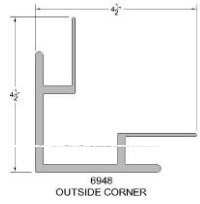

Trim (con't)

Chelsea Part # (in bundles)	Product Description	Length	Color	Pieces/ Bundle	Bundles/ Pallet	Pieces/ Pallet	lbs/pc	lbs/bundle	lbs/Pallet
6948 CG102	Outside corner post	10'	Antique Ivory	5	16	80	7.8	39.0	624.6
6948 CD102	Outside corner post	10'	Sand Dune	5	16	80	7.8	39.0	624.6
6948 CA102	Outside corner post	10'	Misty Taupe	5	16	80	7.8	39.0	624.6
6948 CJ102	Outside corner post	10'	Chestnut	5	16	80	7.8	39.0	624.6
6948 CK102	Outside corner post	10'	Willow	5	16	80	7.8	39.0	624.6
6948 CH102	Outside corner post	10'	Spanish Moss	5	16	80	7.8	39.0	624.6
6948 CC102	Outside corner post	10'	Seaside Grey	5	16	80	7.8	39.0	624.6
6948 CN102	Outside corner post	10'	Slate	5	16	80	7.8	39.0	624.6
6948 CL102	Outside corner post	10'	Flagstone	5	16	80	7.8	39.0	624.6
6948 CB102	Outside corner post	10'	Harbor Blue	5	16	80	7.8	39.0	624.6
6948 CE102	Outside corner post	10'	Cabernet Red	5	16	80	7.8	39.0	624.6
6948 CO102	Outside corner post	10'	Natural White	5	16	80	7.8	39.0	624.6
6948 CP102	Outside corner post	10'	Blue Spruce	5	16	80	7.8	39.0	624.6
6948 CQ102	Outside corner post	10'	Saddle Wood	5	16	80	7.8	39.0	624.6
6948 CR102	Outside corner post	10'	Storm Grey	5	16	80	7.8	39.0	624.6

6948
OUTSIDE CORNER

20ft

6948 CG0R2	Outside corner post	20'	Antique Ivory	5	16	80	15.6	78.1	1249.1
6948 CD0R2	Outside corner post	20'	Sand Dune	5	16	80	15.6	78.1	1249.1
6948 CA0R2	Outside corner post	20'	Misty Taupe	5	16	80	15.6	78.1	1249.1
6948 CJ0R2	Outside corner post	20'	Chestnut	5	16	80	15.6	78.1	1249.1
6948 CK0R2	Outside corner post	20'	Willow	5	16	80	15.6	78.1	1249.1
6948 CH0R2	Outside corner post	20'	Spanish Moss	5	16	80	15.6	78.1	1249.1
6948 CC0R2	Outside corner post	20'	Seaside Grey	5	16	80	15.6	78.1	1249.1
6948 CN0R2	Outside corner post	20'	Slate	5	16	80	15.6	78.1	1249.1
6948 CL0R2	Outside corner post	20'	Flagstone	5	16	80	15.6	78.1	1249.1
6948 CB0R2	Outside corner post	20'	Harbor Blue	5	16	80	15.6	78.1	1249.1
6948 CE0R2	Outside corner post	20'	Cabernet Red	5	16	80	15.6	78.1	1249.1
6948 CO0R2	Outside corner post	20'	Natural White	5	16	80	15.6	78.1	1249.1
6948 CP0R2	Outside corner post	20'	Blue Spruce	5	16	80	15.6	78.1	1249.1
6948 CQ0R2	Outside corner post	20'	Saddle Wood	5	16	80	15.6	78.1	1249.1
6948 CR0R2	Outside corner post	20'	Storm Grey	5	16	80	15.6	78.1	1249.1