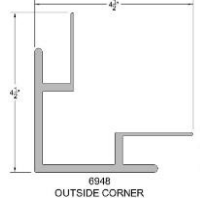

6948
OUTSIDE CORNER

6914 CG132**	Perimeter 1-1/2" Trim	12'6"	Antique Ivory	15	35	720	2.25	33.75	1620
6914 CD132**	Perimeter 1-1/2" Trim	12'6"	Sand Dune	15	35	720	2.25	33.75	1620
6914 CA132**	Perimeter 1-1/2" Trim	12'6"	Misty Taupe	15	35	720	2.25	33.75	1620
6914 CJ132**	Perimeter 1-1/2" Trim	12'6"	Chestnut	15	35	720	2.25	33.75	1620
6914 CK132**	Perimeter 1-1/2" Trim	12'6"	Willow	15	35	720	2.25	33.75	1620
6914 CH132**	Perimeter 1-1/2" Trim	12'6"	Spanish Moss	15	35	720	2.25	33.75	1620
6914 CC132**	Perimeter 1-1/2" Trim	12'6"	Seaside Grey	15	35	720	2.25	33.75	1620
6914 CN132**	Perimeter 1-1/2" Trim	12'6"	Slate	15	35	720	2.25	33.75	1620
6914 CL132**	Perimeter 1-1/2" Trim	12'6"	Flagstone	15	35	720	2.25	33.75	1620
6914 CB132**	Perimeter 1-1/2" Trim	12'6"	Harbor Blue	15	35	720	2.25	33.75	1620
6914 CE132	Perimeter 1-1/2" Trim	12'6"	Cabernet Red	15	35	720	2.25	33.75	1620
6914 CO132**	Perimeter 1-1/2" Trim	12'6"	Natural White	15	35	720	2.25	33.75	1620
6914 CP132**	Perimeter 1-1/2" Trim	12'6"	Blue Spruce	15	35	720	2.25	33.75	1620
6914 CQ132**	Perimeter 1-1/2" Trim	12'6"	Saddle Wood	15	35	720	2.25	33.75	1620
6914 CR132**	Perimeter 1-1/2" Trim	12'6"	Storm Grey	15	35	720	2.25	33.75	1620

6915 16132	Trim Receiver	12'6"	Grey	30	35	1440	1.75	52.6	2525.4

Part # 6915 Trim Receiver has to be used with Part # 6914 Perimeter Trim