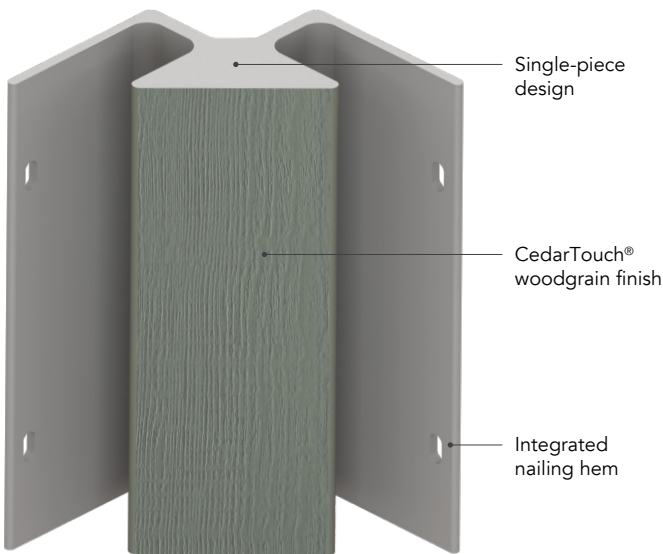

NOW, GET THE INSIDE LOOK

Introducing the Everlast® Inside Corner

Achieve beautiful inside corners fast and easy with the new Everlast Inside Corner Trim. Made from C CORE® mineral composite material for lasting performance, the Inside Corner Trim joins the Everlast Premium Color-Matched Trim Collection and is backed by a Limited Lifetime Warranty.

#6976
Inside Corner

Available in 10' lengths

HIGHLIGHTS

- Made from the same lasting materials as Everlast siding
- Available in all Everlast siding colors
- Robust body design for excellent dimensional stability
- Multiple fastening options: The nailing hem or through the trim body with color-matched Everlast/Cortex® hidden fasteners or finishing nails.
- Optional mechanically fastened joints for greater stability, enhanced aesthetics, and labor savings